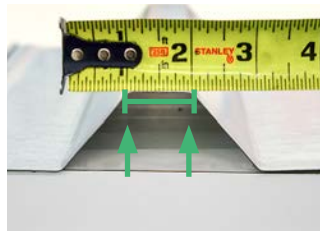

MetalX

Roof Attachment Measurement Guide

The following measurements are needed to determine which model Roof Attachment is needed for the specific project roof. **Please photograph and record measurements as shown below.** If you have questions, call our sales team at (740) 249-1877 or contact sales@EcolibriumSolar.com.

R-PANEL

1) Bottom of rib: photograph and record measurement.

2) Top of rib: photograph and record measurement.

3) Height of rib: photograph and record measurement.

4) Rib to rib on center: photograph and record measurement.

CORRUGATED

1) Peak to peak: photograph and record measurement.

2) Height of corrugation: photograph and record measurement.

STANDING SEAM

1) Height of seam: photograph and record measurement.

2) Seam width at top: photograph and record measurement.

3) Seam to seam on center: photograph and record measurement.