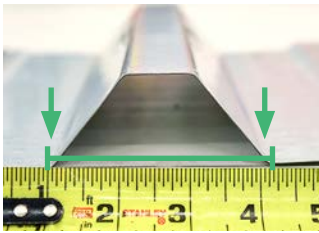

MetalX

Roof Attachment Measurement Guide

The following measurements are needed to determine which model Roof Attachment is needed for the specific project roof. **Please photograph and record measurements as shown below.** If you have questions, call our sales team at (740) 249-1877 or contact sales@EcolibriumSolar.com.

R-PANEL

1) Bottom of rib: photograph and record measurement.

2) Top of rib: photograph and record measurement.

3) Height of rib: photograph and record measurement.

4) Rib to rib on center: photograph and record measurement.

CORRUGATED

1) Peak to peak: photograph and record measurement.

2) Height of corrugation: photograph and record measurement.

STANDING SEAM

1) Height of seam: photograph and record measurement.

2) Seam width at top: photograph and record measurement.

3) Seam to seam on center: photograph and record measurement.