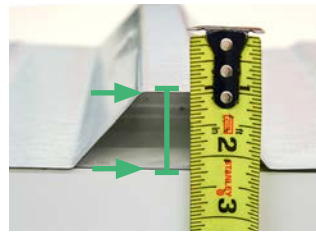

MetalX

Roof Attachment Measurement Guide

The following measurements are needed to determine which model Roof Attachment is needed for the specific project roof. **Please photograph and record measurements as shown below.** If you have questions, call our sales team at (740) 249-1877 or contact sales@EcolibriumSolar.com.

R-PANEL

1) Bottom of rib: photograph and record measurement.

2) Top of rib: photograph and record measurement.

3) Height of rib: photograph and record measurement.

4) Rib to rib on center: photograph and record measurement.

CORRUGATED

1) Peak to peak: photograph and record measurement.

2) Height of corrugation: photograph and record measurement.

STANDING SEAM

1) Height of seam: photograph and record measurement.

2) Seam width at top: photograph and record measurement.

3) Seam to seam on center: photograph and record measurement.